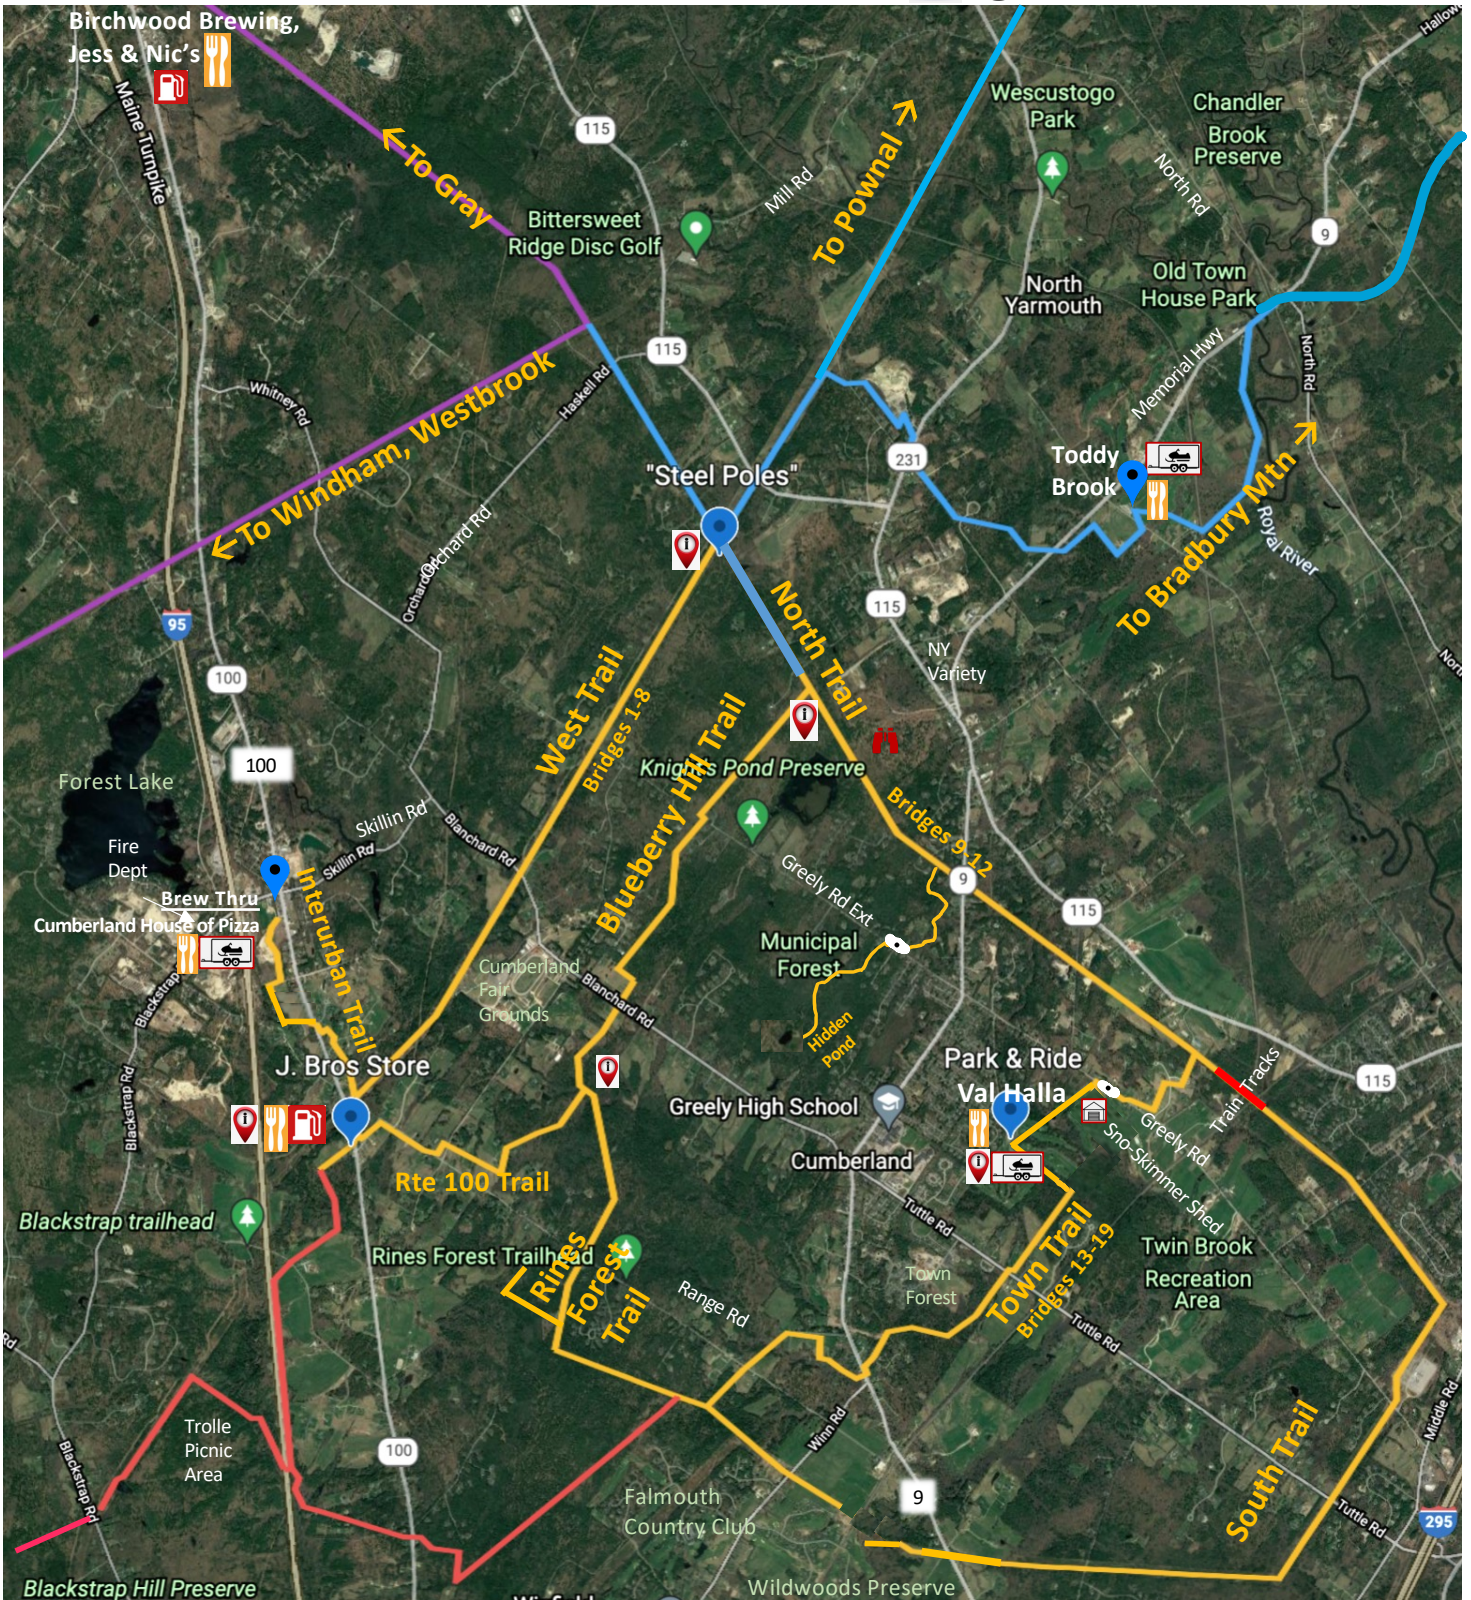

MOONLITE SNO-SKIMMERS

EST. 1973

Cumberland & North Yarmouth Snowmobile Club

mssmaine.com

@moonlitesnoskimmers

Trails are for general direction.

Dec 2022

- Cumberland / North Yarmouth Moonlite Sno-Skimmers
- Falmouth Sno-Voyages

- Gray SnoWolves
- North Yarmouth / Pownal Royal River